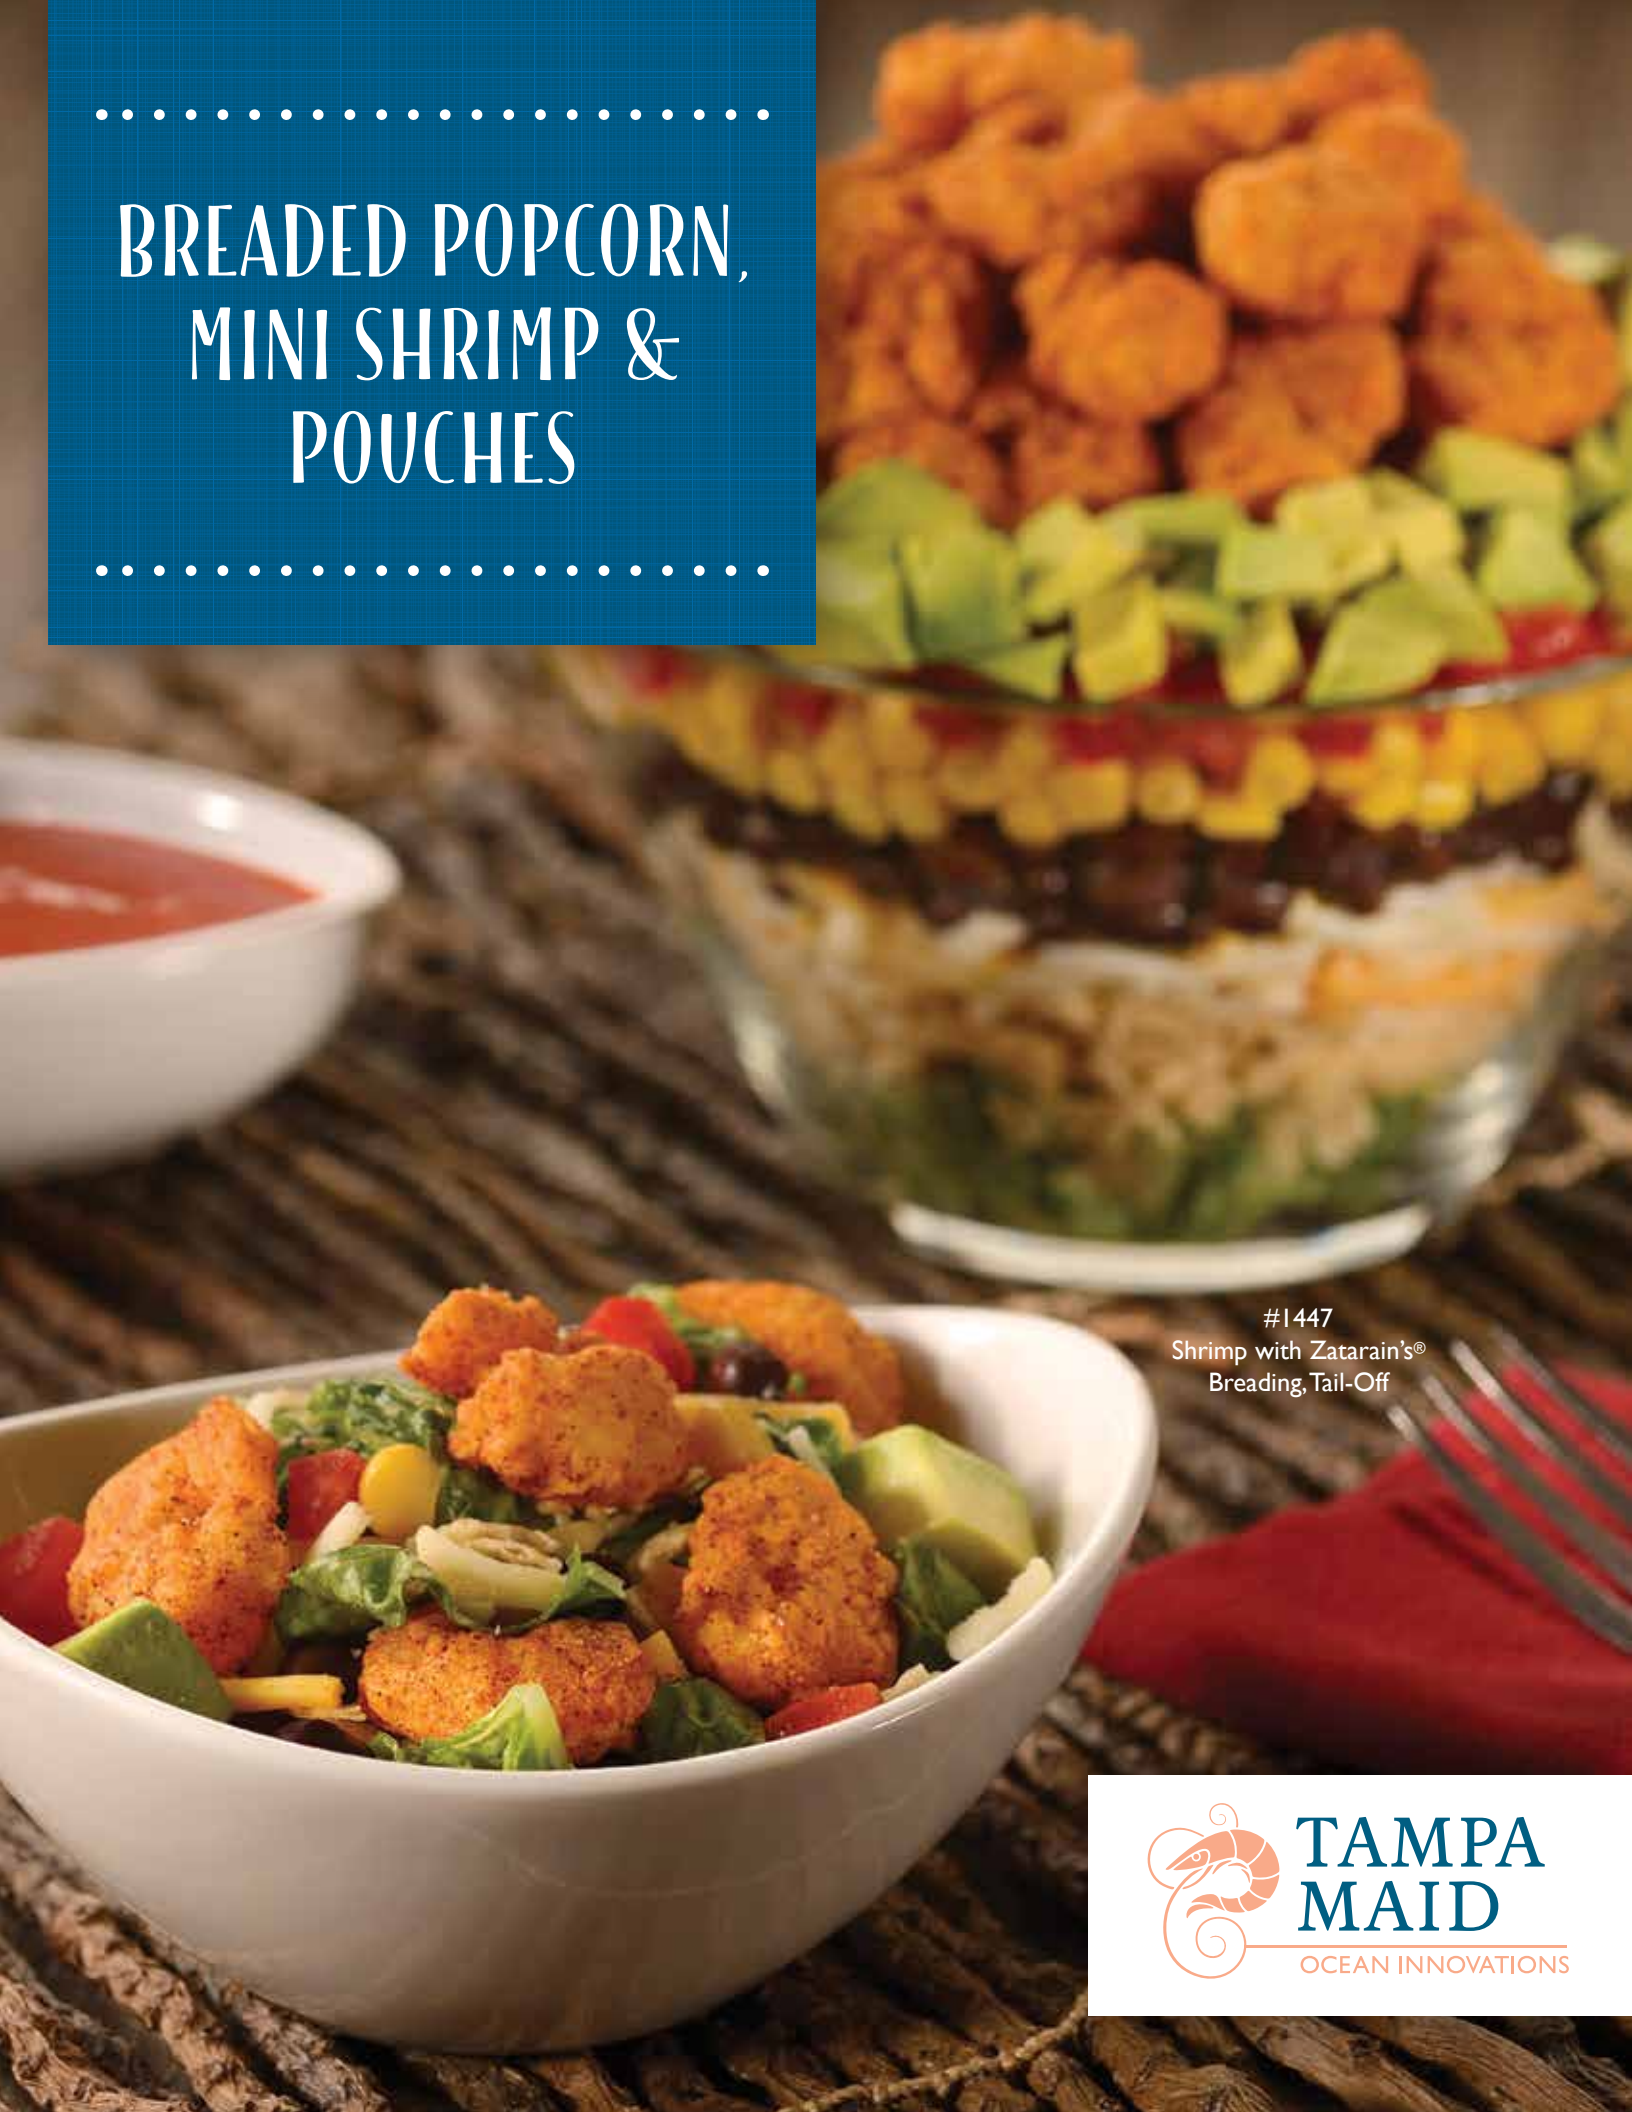

BREADED POPCORN,
MINI SHRIMP &
POUCHES

#1447
Shrimp with Zatarain's®
Breeding Tail-Off

TAMPA
MAID

OCEAN INNOVATIONS

BREADED POPCORN, MINI SHRIMP & POUCHES

BREADED MINI SHRIMP OR BASKET STYLE SHRIMP

Our Breaded Mini Shrimp and Basket Style Shrimp are produced from tail-off raw material. Coated with a Panko breadcrumb; these shrimp are available in a size, pack and breading formulation to satisfy any food service application. Pick the style that best fits your operation.

BREADED POPCORN SHRIMP OR SHRIMP POPS

Our Breaded Popcorn Shrimp or Shrimp Pops are produced exclusively from tail-off raw material. There are several breading formulations to spice up any menu from Panko style breadcrumbs, seasoned corn flour to seasoned breadcrumbs.

BREADED POPCORN SHRIMP & SHRIMP POPS

Cajun-Style Breaded Popcorn Shrimp, Tail-Off	1809	90/110	4/3 lb.	12 lb.
Shrimp Pops - Calabash Style, Tail-Off	0365	70/90	4/3 lb.	12 lb.
Shrimp Pops - Oriental Style, Tail-Off	0380	60/125	4/3 lb.	12 lb.
Large Breaded Shrimp, Tail-Off Pieces	0385	<35	4/3 lb.	12 lb.
Coconut Breaded Popcorn Shrimp	1541	60/90	4/3 lb.	12 lb.
Buffalo Breaded Shrimp, Tail-Off	3669	45/60	4/2 lb.	8 lb.
Shrimp w/Zatarain's® Breading, Tail-Off	1447	70/90	4/3 lb.	12 lb.